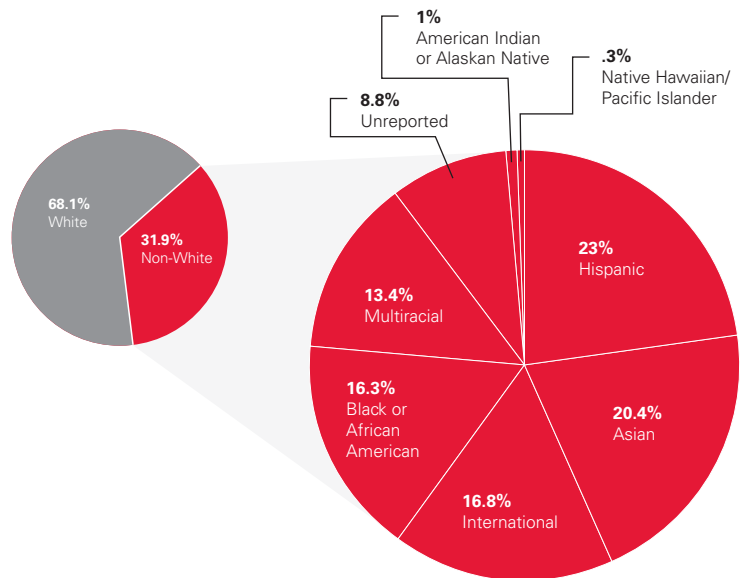

47%

Of Enrolled Transfer Students are Female

53%

Of Enrolled Transfer Students are Male